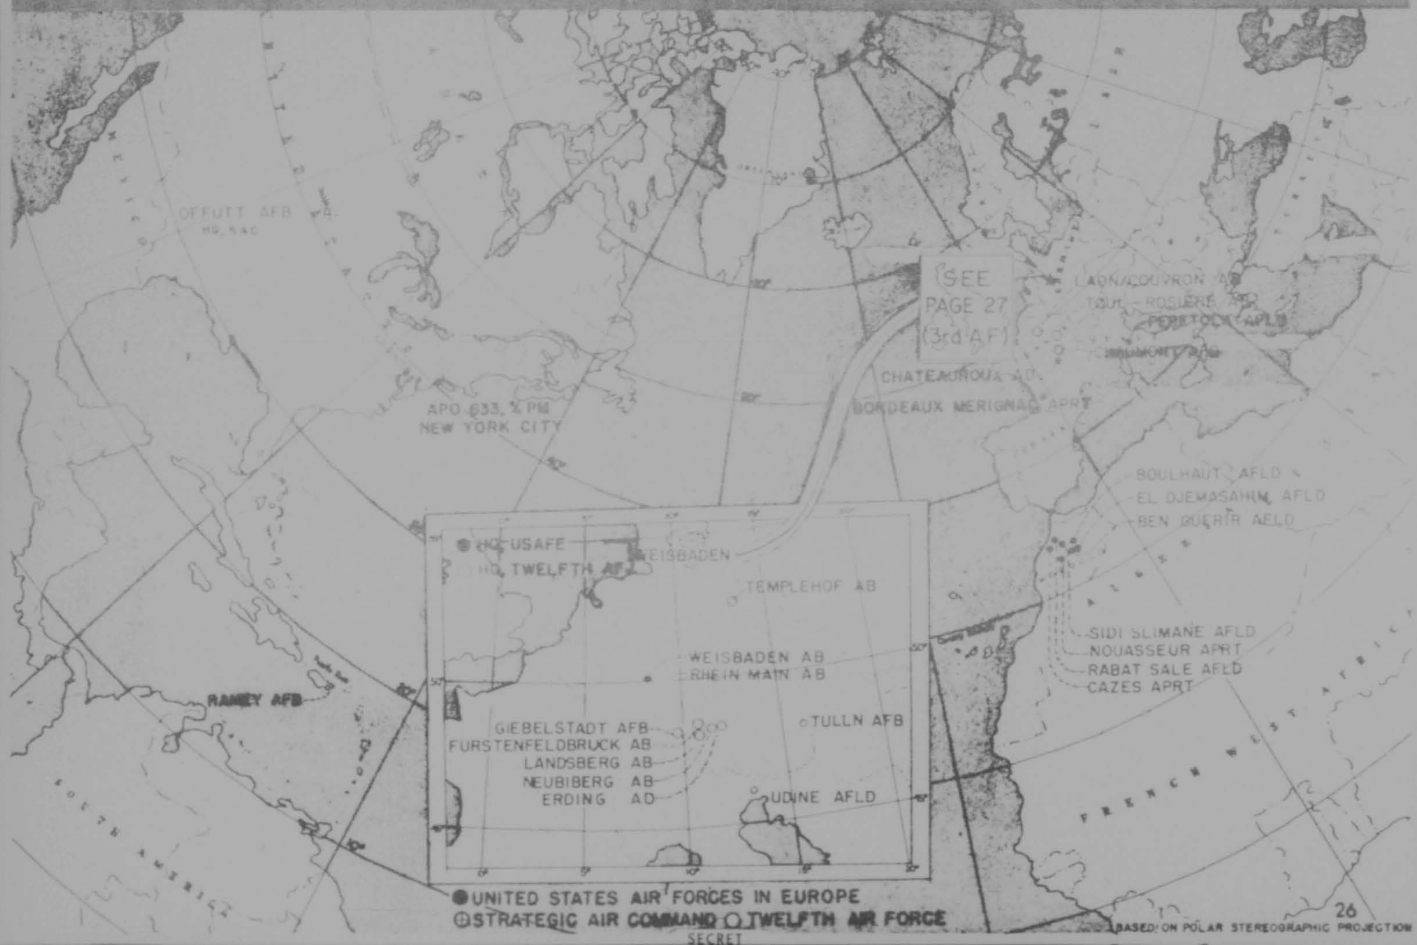

SECRET

USAFE (Twelfth AF) • SAC

SECRET

0 ● 1 5 2 ● 3 ● 0 0 2 0 7 8 3